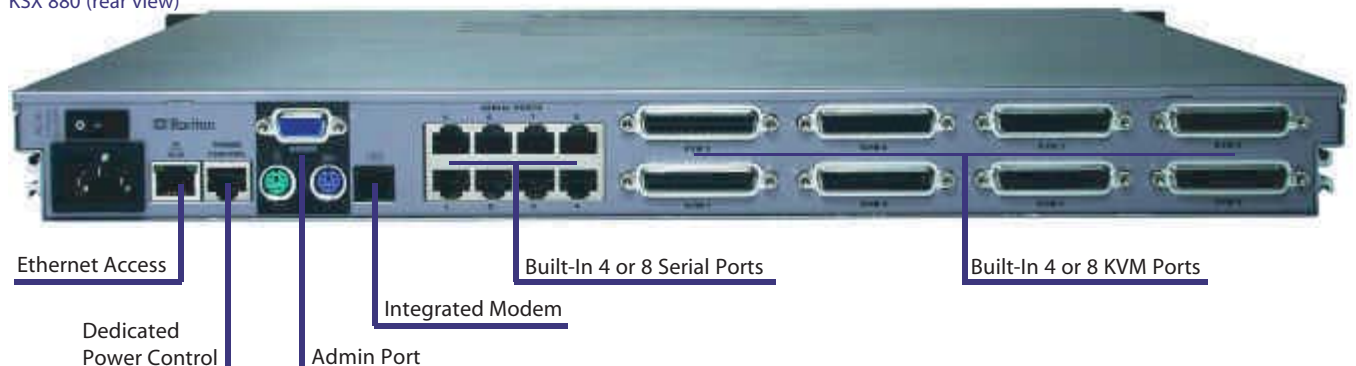

KSX 880 (rear view)