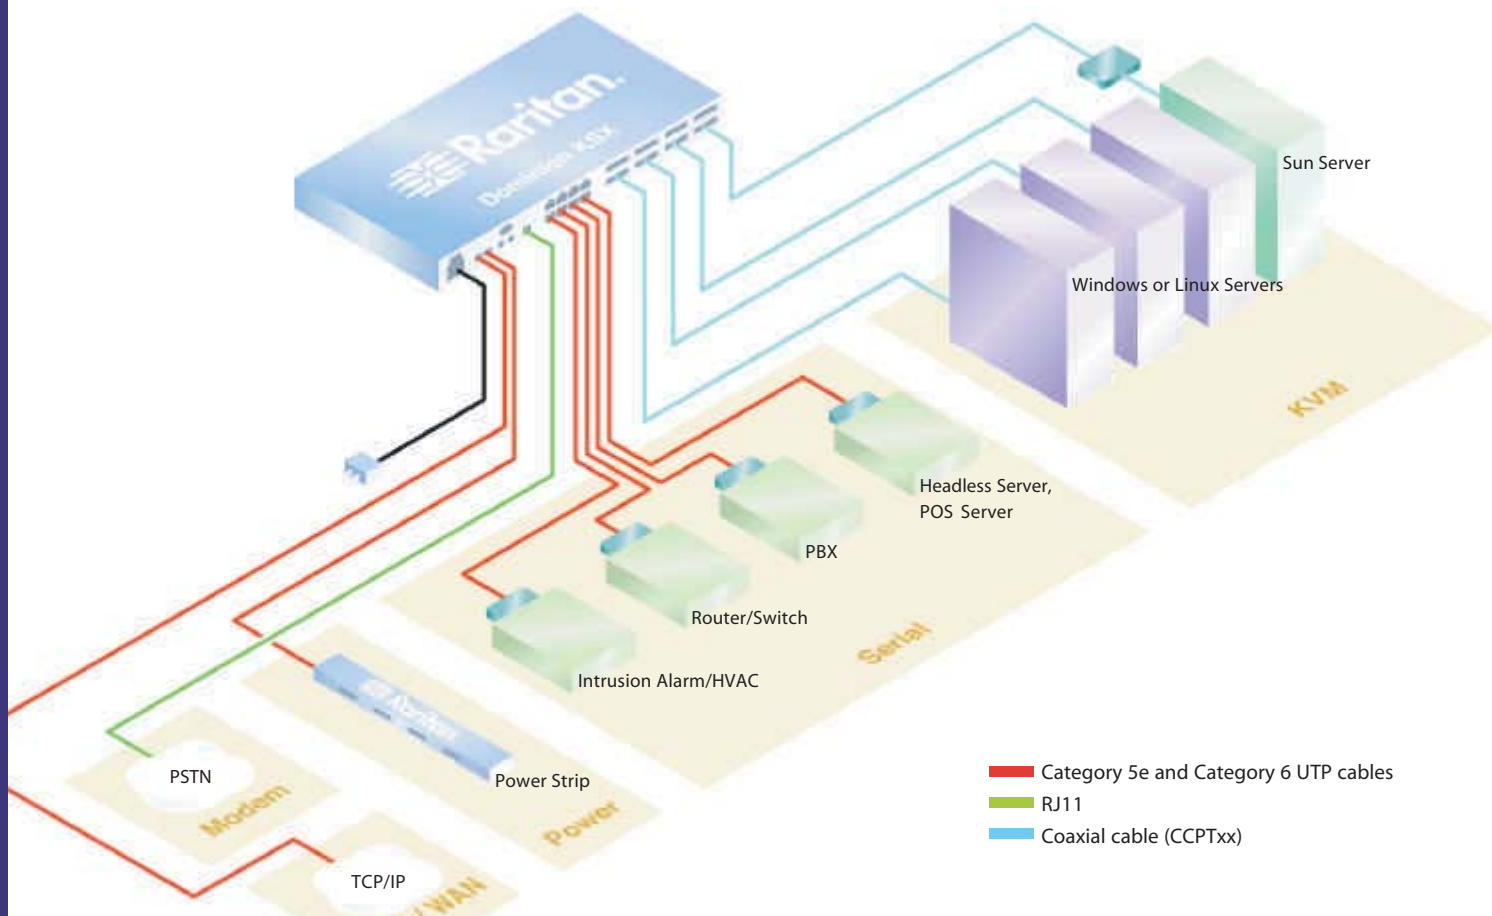

- A single consolidated view of all servers and other IT devices from one screen - via a web browser; no additional software is required
- A single sign-on and single interface providing easy access to servers and other network devices
- A built-in modem for essential emergency access in the event of a network outage
- Point and click or command-line control of devices
- Secure, centralized monitoring and notification
- Easy 'Plug and Play' installation and operation
- Convenient flash upgrades

Performance

Dominion KSX includes the features you need for superior performance:

- High performance over low bandwidth connections including modem, wireless, cable, DSL and fractional T/1

A video compression algorithm and powerful frame-grabber technology to ensure the fastest possible transmission of high quality video

Tight mouse synchronization that reduces latency, the tedious wait for key strokes and mouse movements to catch up with your commands

Built-in serial port buffering to provide views of recent console history, assisting in debugging and, ultimately, reducing downtime

Security

Dominion KSX provides bulletproof security via:

- SSL 128-bit RSA public key, 128-bit private key encryption
- User authentication with RADIUS support
- Use of only one additional network port to preserve strict firewall settings
- Customizable user profiles
- User event logging
- Ability to deactivate modem and/or browser access